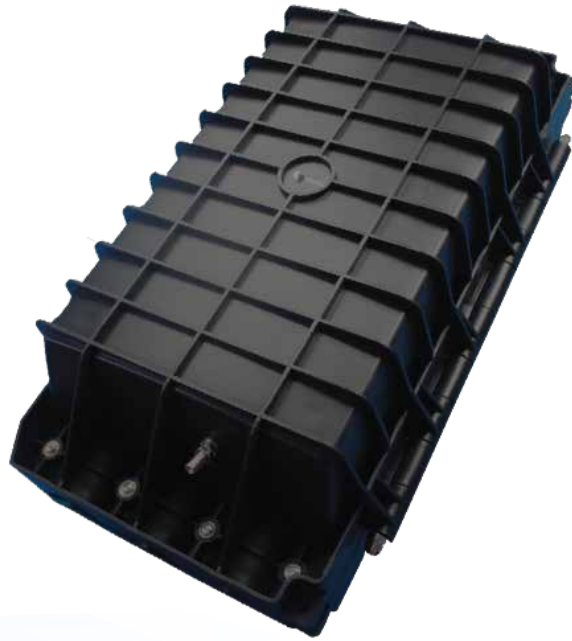

# Fibre Optic Splice Closure

## Fibre Optic Inline Closure C.05.JC-L.119.48SC

Joint closures are a range of products primarily used for joining cables. Joints in cables are a practical reality with the increase in distances that data needs to be transmitted. The primary function of a fibre optic joint closure is to protect the fibre joints from any physical damage.

Webb joint closures are made of high corrosion resistant polycarbonate material with heavy duty IP 68 delivering synthetic gaskets for total ingress protection. Our production treatments make our units UV resistant and waterproof. Every cable entry has high quality cable sealing plugs to maintain IP 68 ratings.

## Features

- Suitable for 48 SC single structure adaptors
- Maximum for 48 drop cables
- Can hold 1 x 32, 1 x 16, 1 x 8 categories of PLC splitter
- Recyclable and suitable for re-entry
- Can be utilized for notched, closed & rigid sheath platforms
- Suitable for the entire range of fibre optic cables
- Corrugated closure and light-weight plastic delivers robustness and resistance to chemical and UV degradation.
- Inclusive of sheath conservation and central strength member fasten feature
- Requires only base level usage of tools during installation & re-entry
- Inclusive of the entire range of hardware & flash test option is available for closures
- Protection category: IP68
- RoHS compliance