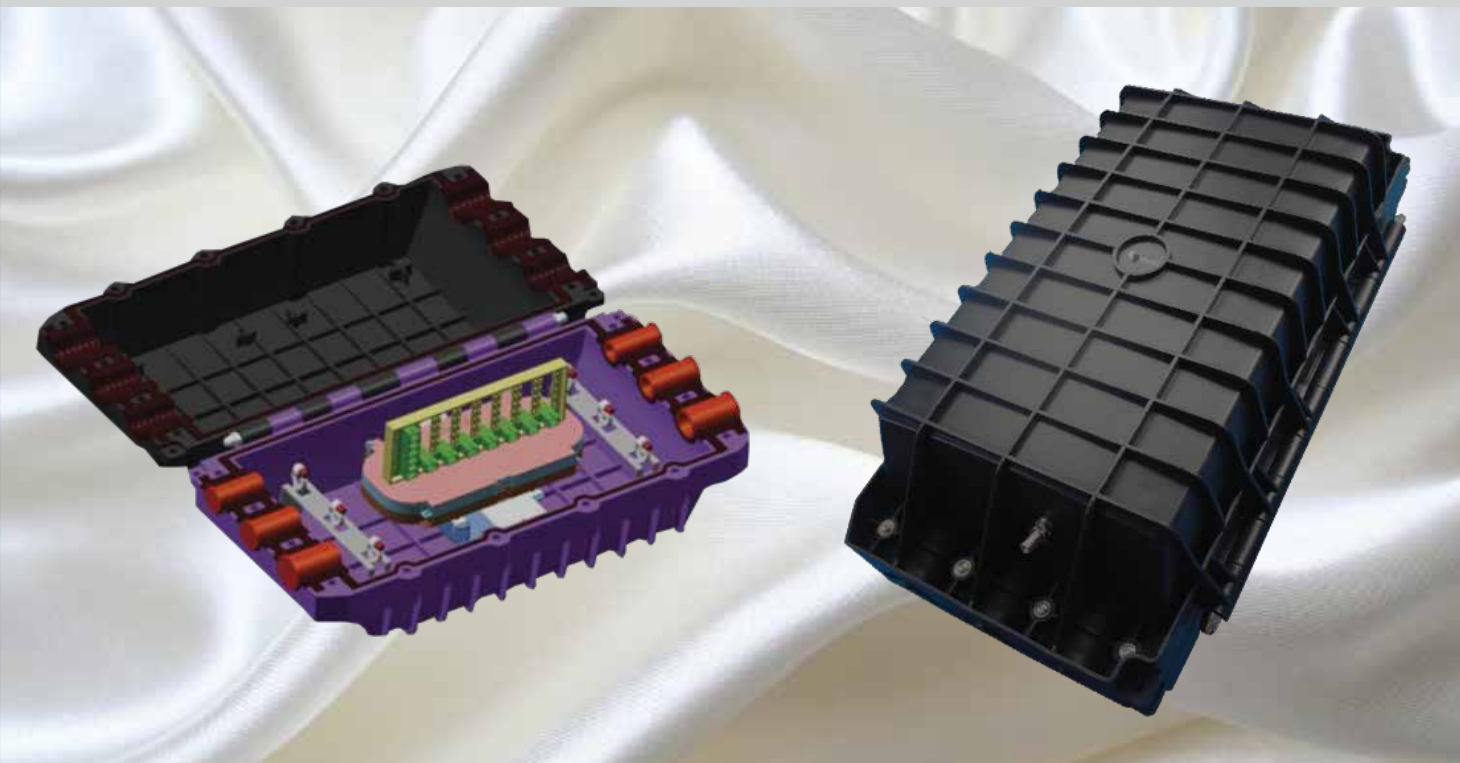

# Fibre Optic Splice Closure

## Fibre Optic Inline Closure C.05.JC-L.119.48SC

Joint closures are a range of products primarily used for joining cables. Joints in cables are a practical reality with the increase in distances that data needs to be transmitted. The primary function of a fibre optic joint closure is to protect the fibre joints from any physical damage.

Webb joint closures are made of high corrosion resistant polycarbonate material with heavy duty IP 68 delivering synthetic gaskets for total ingress protection. Our production treatments make our units UV resistant and waterproof. Every cable entry has high quality cable sealing plugs to maintain IP 68 ratings.

## Features

- Suitable for 48 SC single structure adaptors
- Maximum for 48 drop cables
- Can hold 1 x 32, 1 x 16, 1 x 8 categories of PLC splitter
- Recyclable and suitable for re-entry
- Can be utilized for notched, closed & rigid sheath platforms
- Suitable for the entire range of fibre optic cables
- Corrugated closure and light-weight plastic delivers robustness and resistance to chemical and UV degradation.
- Inclusive of sheath conservation and central strength member fasten feature
- Requires only base level usage of tools during installation & re-entry
- Inclusive of the entire range of hardware & flash test option is available for closures
- Protection category: IP68
- RoHS compliance